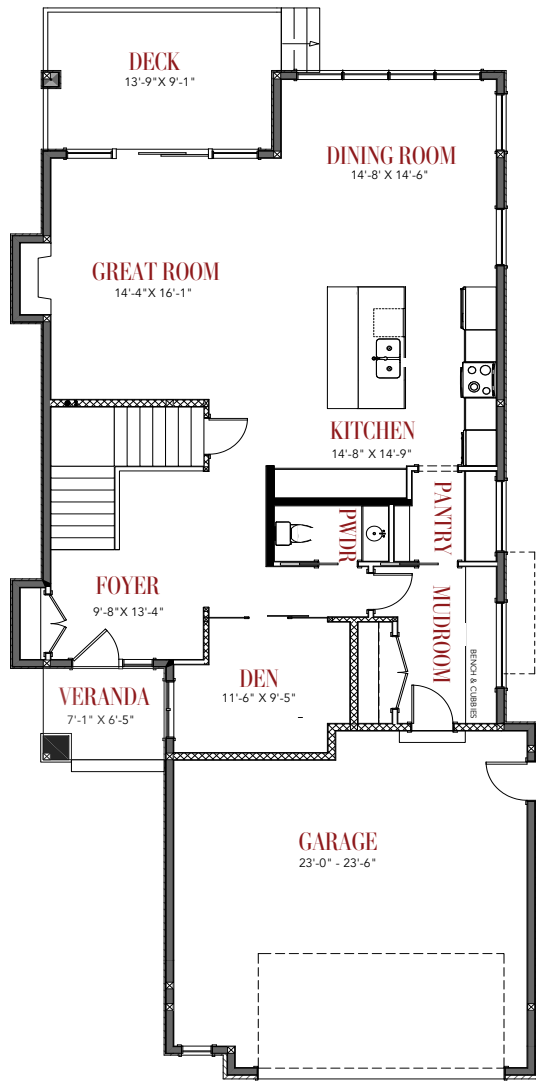

944 BULL CRESCENT

2,757 Sq. Ft | 3 Bedrooms | 2.5 Bathrooms

MAIN FLOOR
1,307 Sq. Ft.

UPPER FLOOR
1,450 Sq. Ft.

BUILDWITHKIMBERLEY.CA

780.809.5025

Kimberley Homes reserves the right to make changes to the floor plan, specifications and elevations. Dimensions are approximate and subject to change without notice.