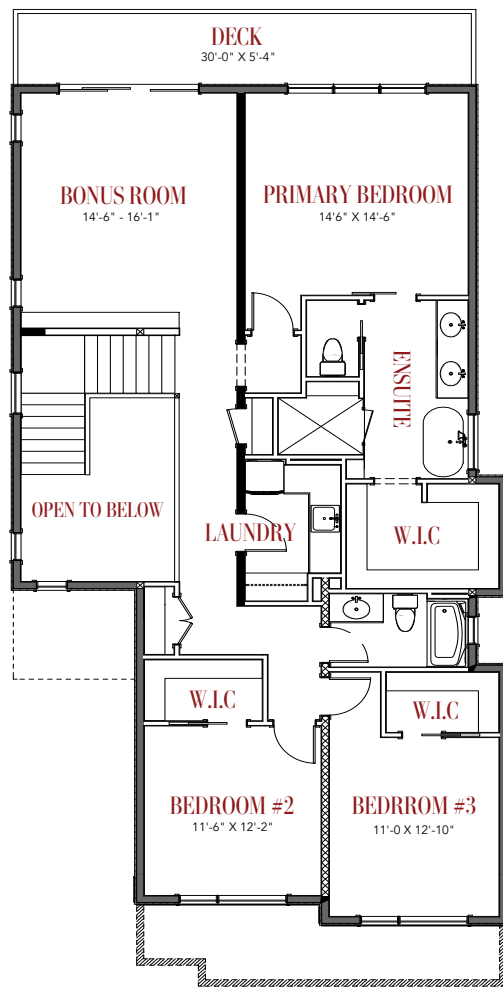

944 BULL CRESCENT

2,757 Sq. Ft | 3 Bedrooms | 2.5 Bathrooms

MAIN FLOOR
1,307 Sq. Ft.

UPPER FLOOR
1,450 Sq. Ft.

BUILDWITHKIMBERLEY.CA

780.809.5025

Kimberley Homes reserves the right to make changes to the floor plan, specifications and elevations. Dimensions are approximate and subject to change without notice.