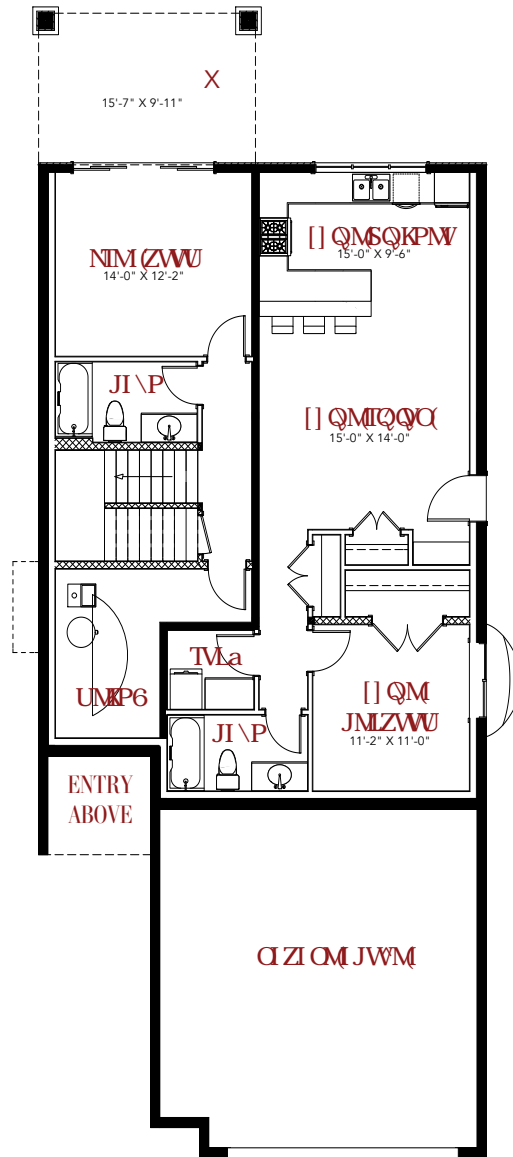

# 944 BULL CRESCENT

2,757 Sq. Ft | 3 Bedrooms | 2.5 Bathrooms

q. Ft.

Kimberley Homes reserves the right to make changes to the floor plan, specifications and elevations. Dimensions are approximate and subject to change without notice.