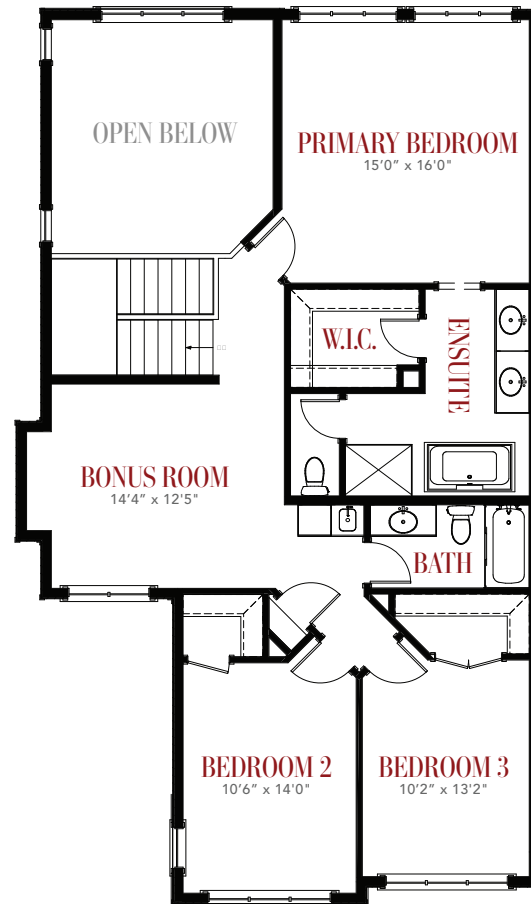

948 BULL CRES, KELOWNA

EMERALD 30

2291 SQ. FT. - 3 BEDROOMS

MAIN FLOOR
1098 Sq. Ft.

MAIN FLOOR
1193 Sq. Ft.