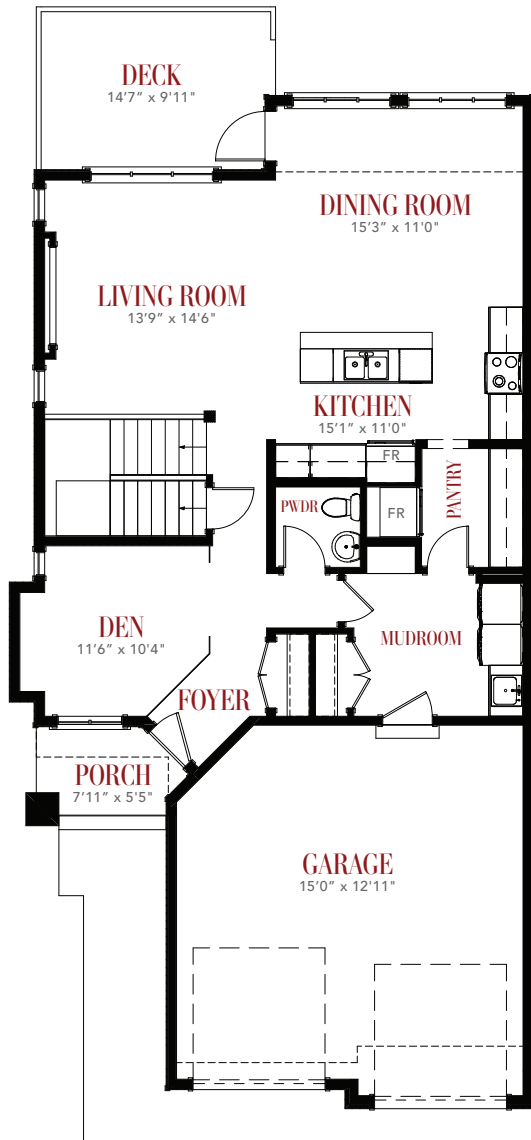

948 BULL CRES, KELOWNA

EMERALD 30

2291 SQ. FT. - 3 BEDROOMS

MAIN FLOOR
1098 Sq. Ft.

MAIN FLOOR
1193 Sq. Ft.