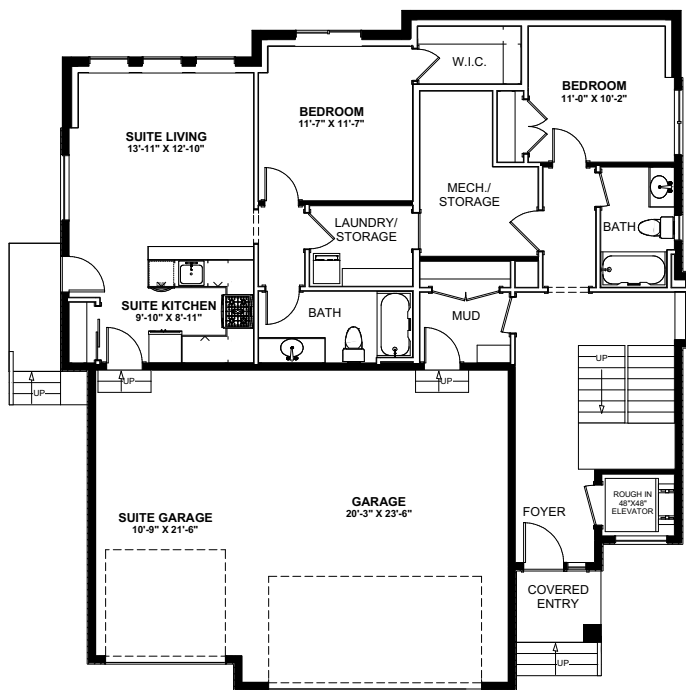

1141 LONE PINE DRIVE

3115 SQFT – 5 BEDROOMS

LOWER FLOOR
1284 sqft

MAIN FLOOR
1831 sqft