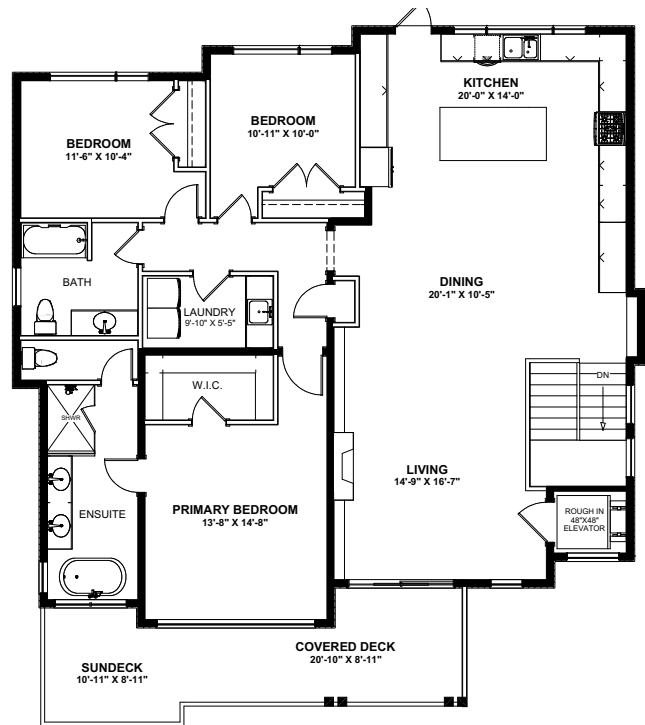

1141 LONE PINE DRIVE

3115 SQFT – 5 BEDROOMS

LOWER FLOOR
1284 sqft

MAIN FLOOR
1831 sqft