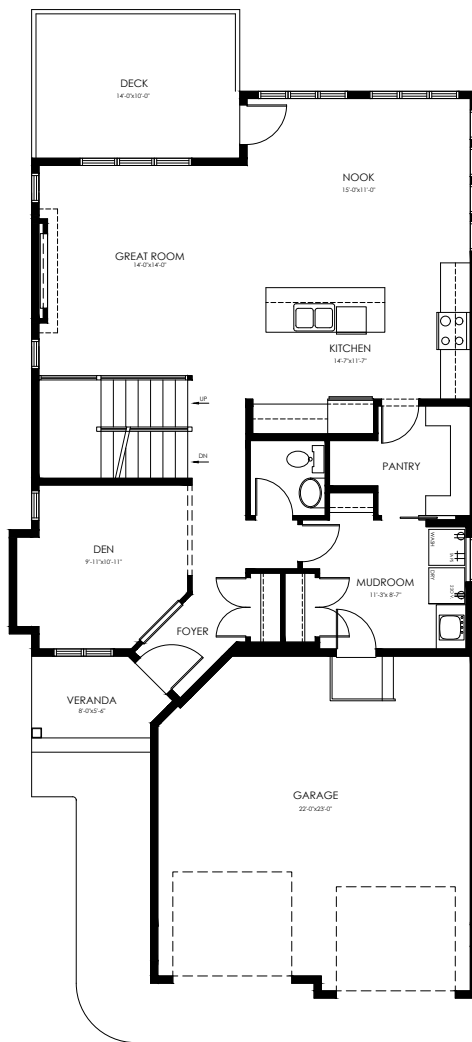

EMERALD

2315 SQFT - 3 BEDROOMS

MORNINGVIEW ON MIDDLETON QUICK POSSESSION

The Award-Winning Emerald home remains one of our most popular models, due not only to the stunning 2-story ceilings in the great room—with amazing windows to match—but also thanks to its family-friendly, functional layout.

MAIN FLOOR

1100 sqft

UPPER FLOOR

1215 sqft

WWW.BUILDWITHKIMBERLEY.CA

Questions? Call or text us!
780.809.5025