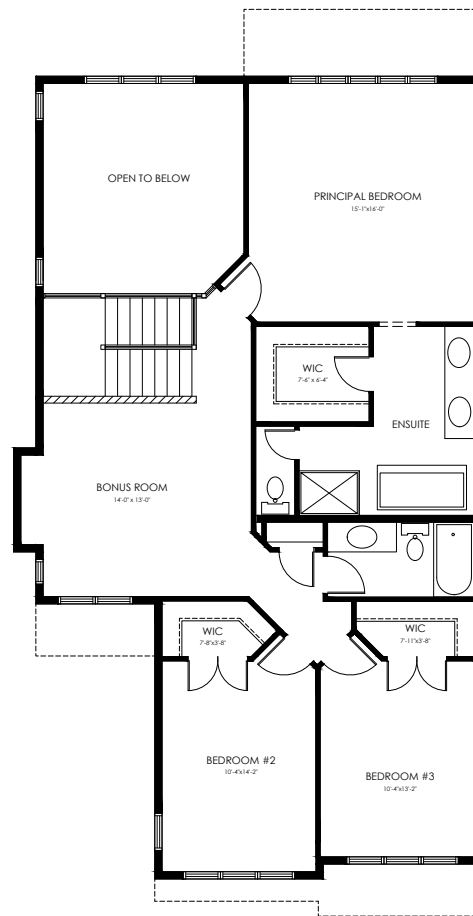

EMERALD

2315 SQFT - 3 BEDROOMS

MORNINGVIEW ON MIDDLETON QUICK POSSESSION

The Award-Winning Emerald home remains one of our most popular models, due not only to the stunning 2-story ceilings in the great room—with amazing windows to match—but also thanks to its family-friendly, functional layout.

MAIN FLOOR

1100 sqft

UPPER FLOOR

1215 sqft

WWW.BUILDWITHKIMBERLEY.CA

Questions? Call or text us!
780.809.5025